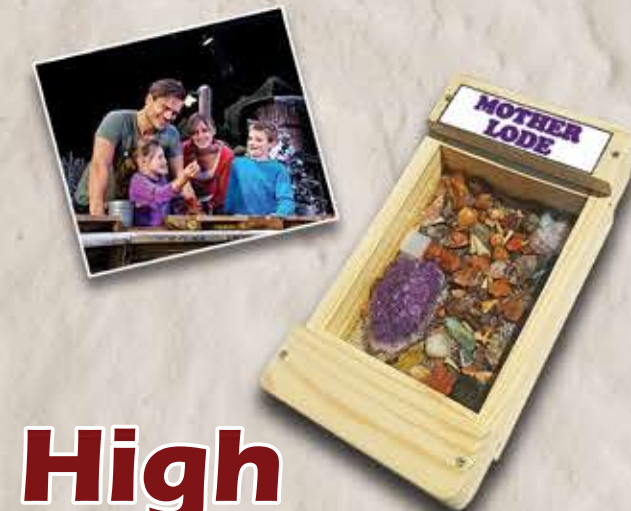

5 lb. LUCKY STRIKE

Gemstone mining bag including:

- 9+ oz. of gemstone mix • 5 lb. of sand
- Educational Gemstone ID postcard
- Take home collection bag
- Personalized labels for collection bag and mining rough bag

$4.15

BLACK CLIP ON BAG AND BLACK TAPE ON CASE, 12 PER CASE

All mining rough retails for 2.5 - 3 x cost or whatever the market will bear.

3 lb. FOSSIL FIND

Fossil mining bag including:

- 4+ oz. of fossil mix • 1/2 oz. Shark teeth
- 3 lb. of sand
- Educational Fossil ID postcard
- Take home collection bag
- Personalized labels for collection bag and mining rough bag

$3.65

ORANGE CLIP ON BAG AND ORANGE TAPE ON CASE, 20 PER CASE

5 lb. FOSSIL DIG

Fossil mining bag including:

- 8+ oz. of fossil mix
- 1/2 oz. Shark teeth • 5 lb. of sand
- Educational Fossil ID postcard
- Take home collection bag
- Personalized labels for collection bag and mining rough bag

$5.25

RED CLIP ON BAG AND RED TAPE ON CASE, 12 PER CASE

5 lb. EMERALD STRIKE

Gemstone mining bag including:

- 6+ oz. of gemstone mix
- 3+ oz. emeralds • 5 lb. of sand
- Educational gemstone ID postcard
- Take home collection bag
- Personalized labels for collection bag and mining rough bag

$5.20

GREEN CLIP ON BAG AND GREEN TAPE ON CASE, 12 PER CASE